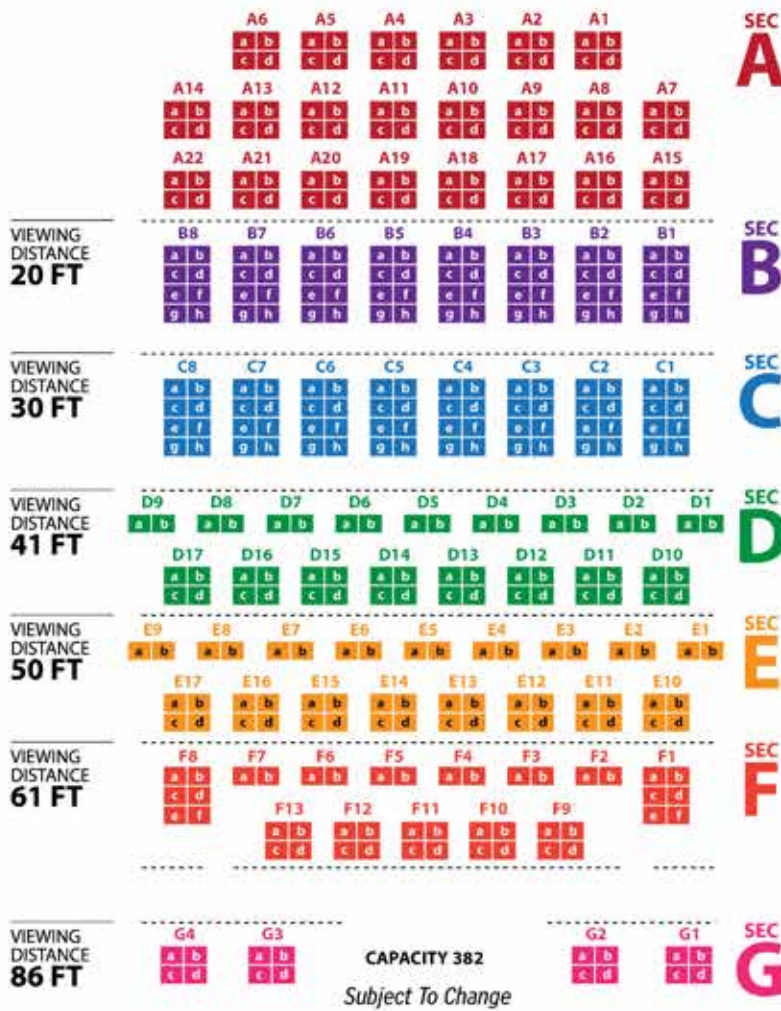

# MAIN STAGE

Sections B and C are reserved for parties of five or more.

Show only tickets available in sections E, F and G.