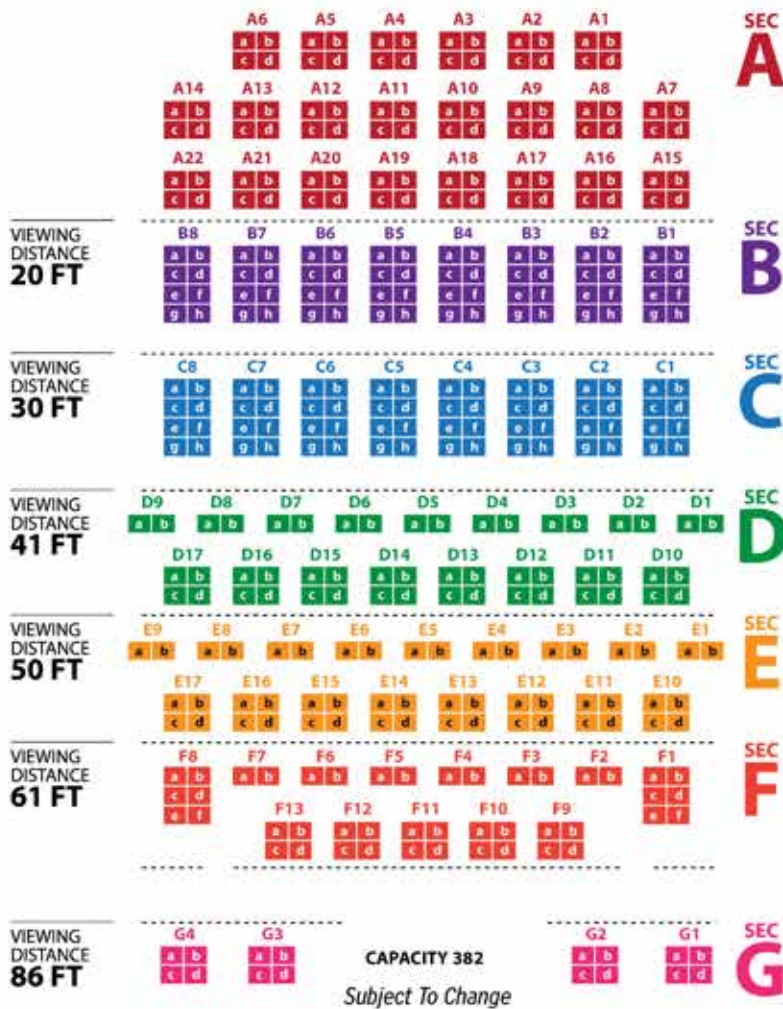

FLORIDA'S PREMIER DINNER THEATRE
BROADWAYPALM

BroadwayPalm.com • Fort Myers, FL

DUTCH APPLE
DINNER THEATRE

DutchApple.com • Lancaster, PA

PRATHER
TOURING

PratherProductions.com

MAIN STAGE

Sections B and C are reserved for parties of five or more.